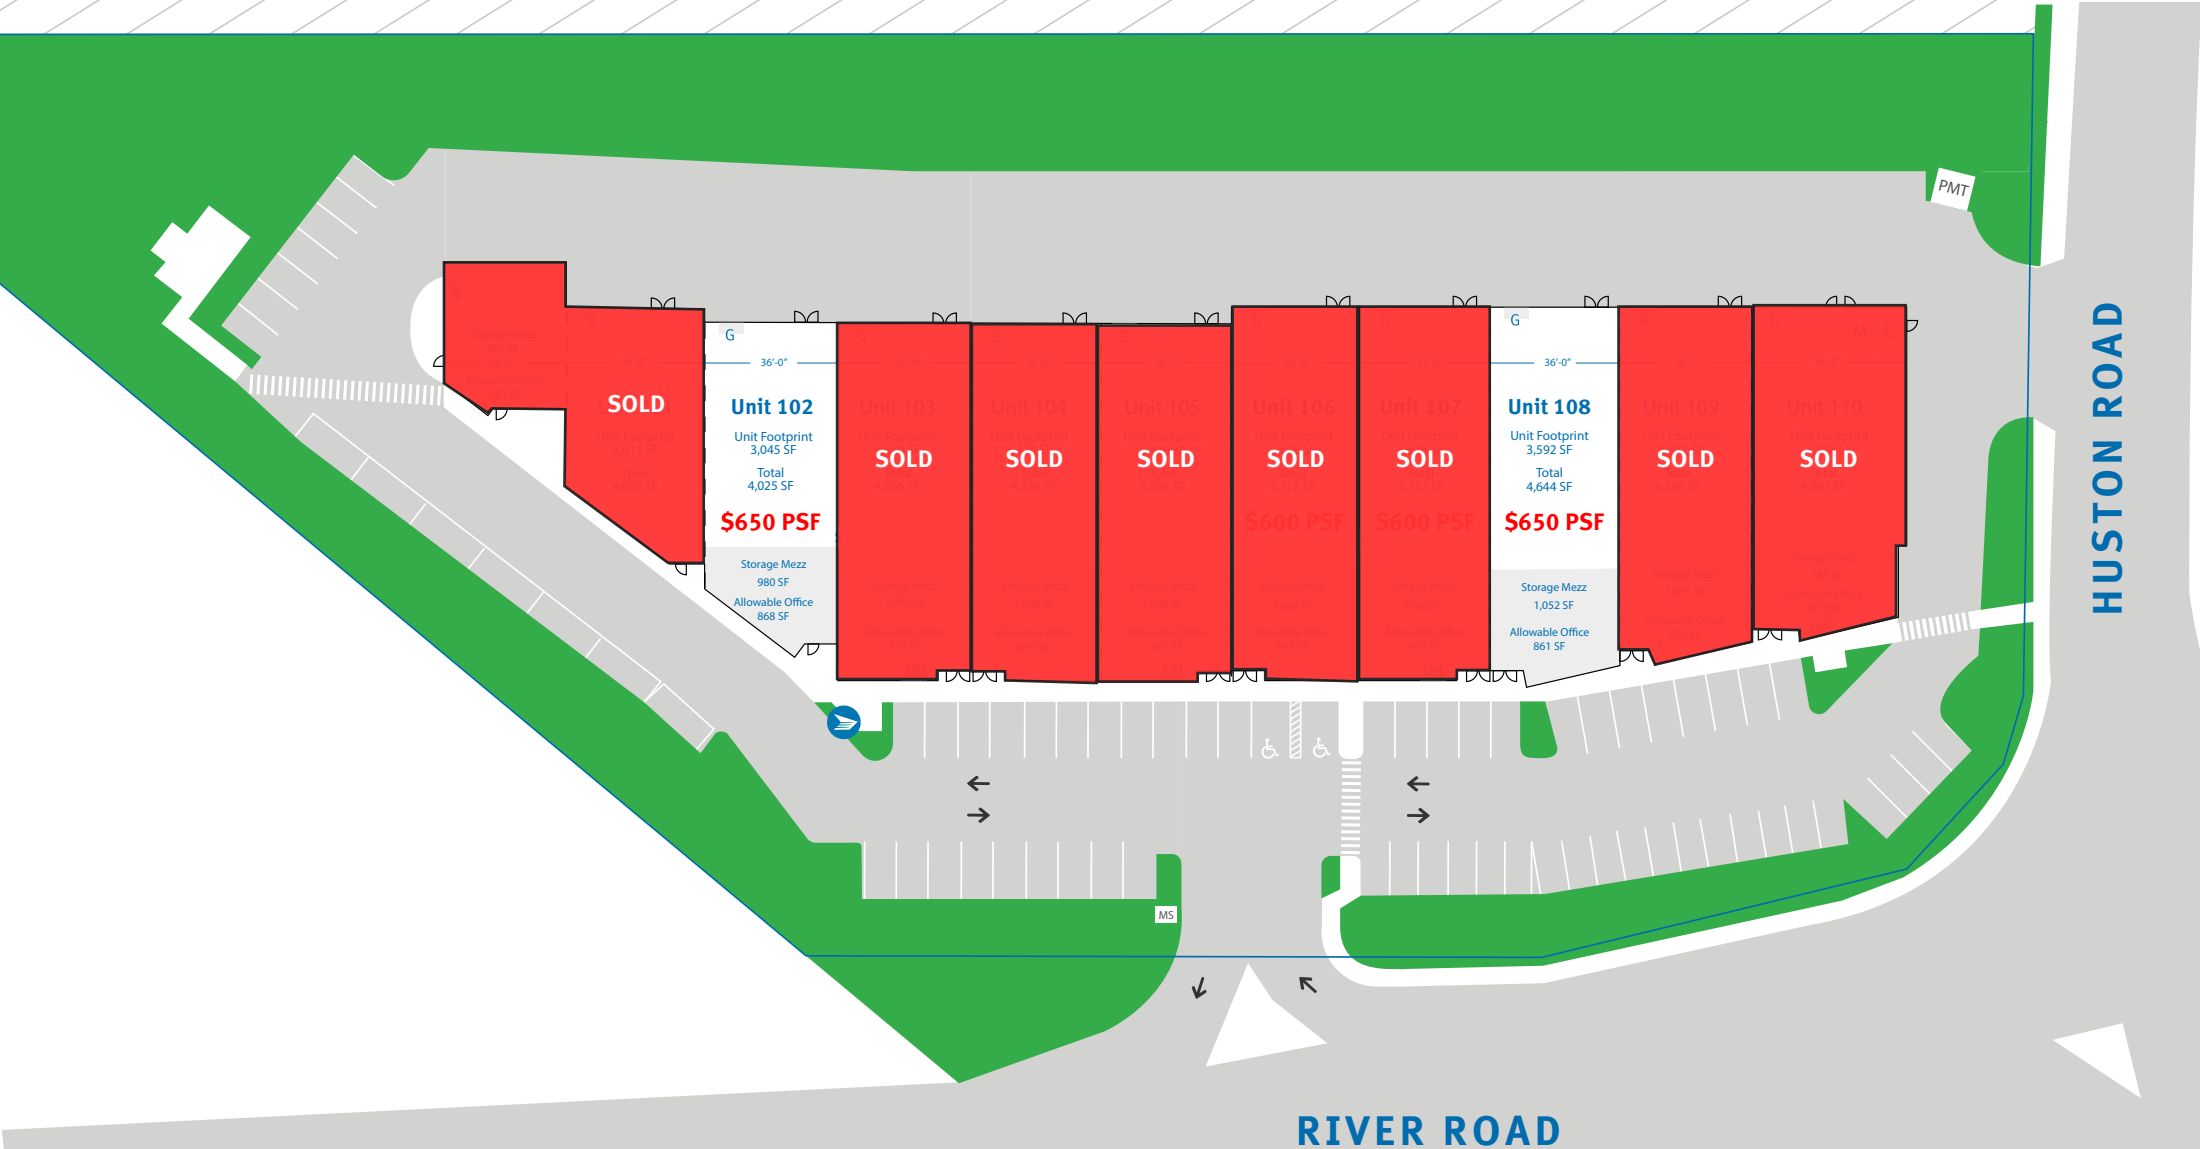

7927 River Road, Delta, BC

TILBURY SLOUGH

DECA UNIT BREAKDOWN & PRICING

7927 River Road, Delta, BC

	Unit Footprint SF	Storage Mezz SF	Total SF	Allowable Office SF	\$ PSF
Unit 101			SOLD		
Unit 102	3,045	980	4,025	868	\$650
Unit 103			SOLD		
Unit 104			SOLD		
Unit 105			SOLD		
Unit 106			SOLD		
Unit 107			SOLD		
Unit 108	3,593	1,052	4,644	861	\$650
Unit 109			SOLD		
Unit 110			SOLD		