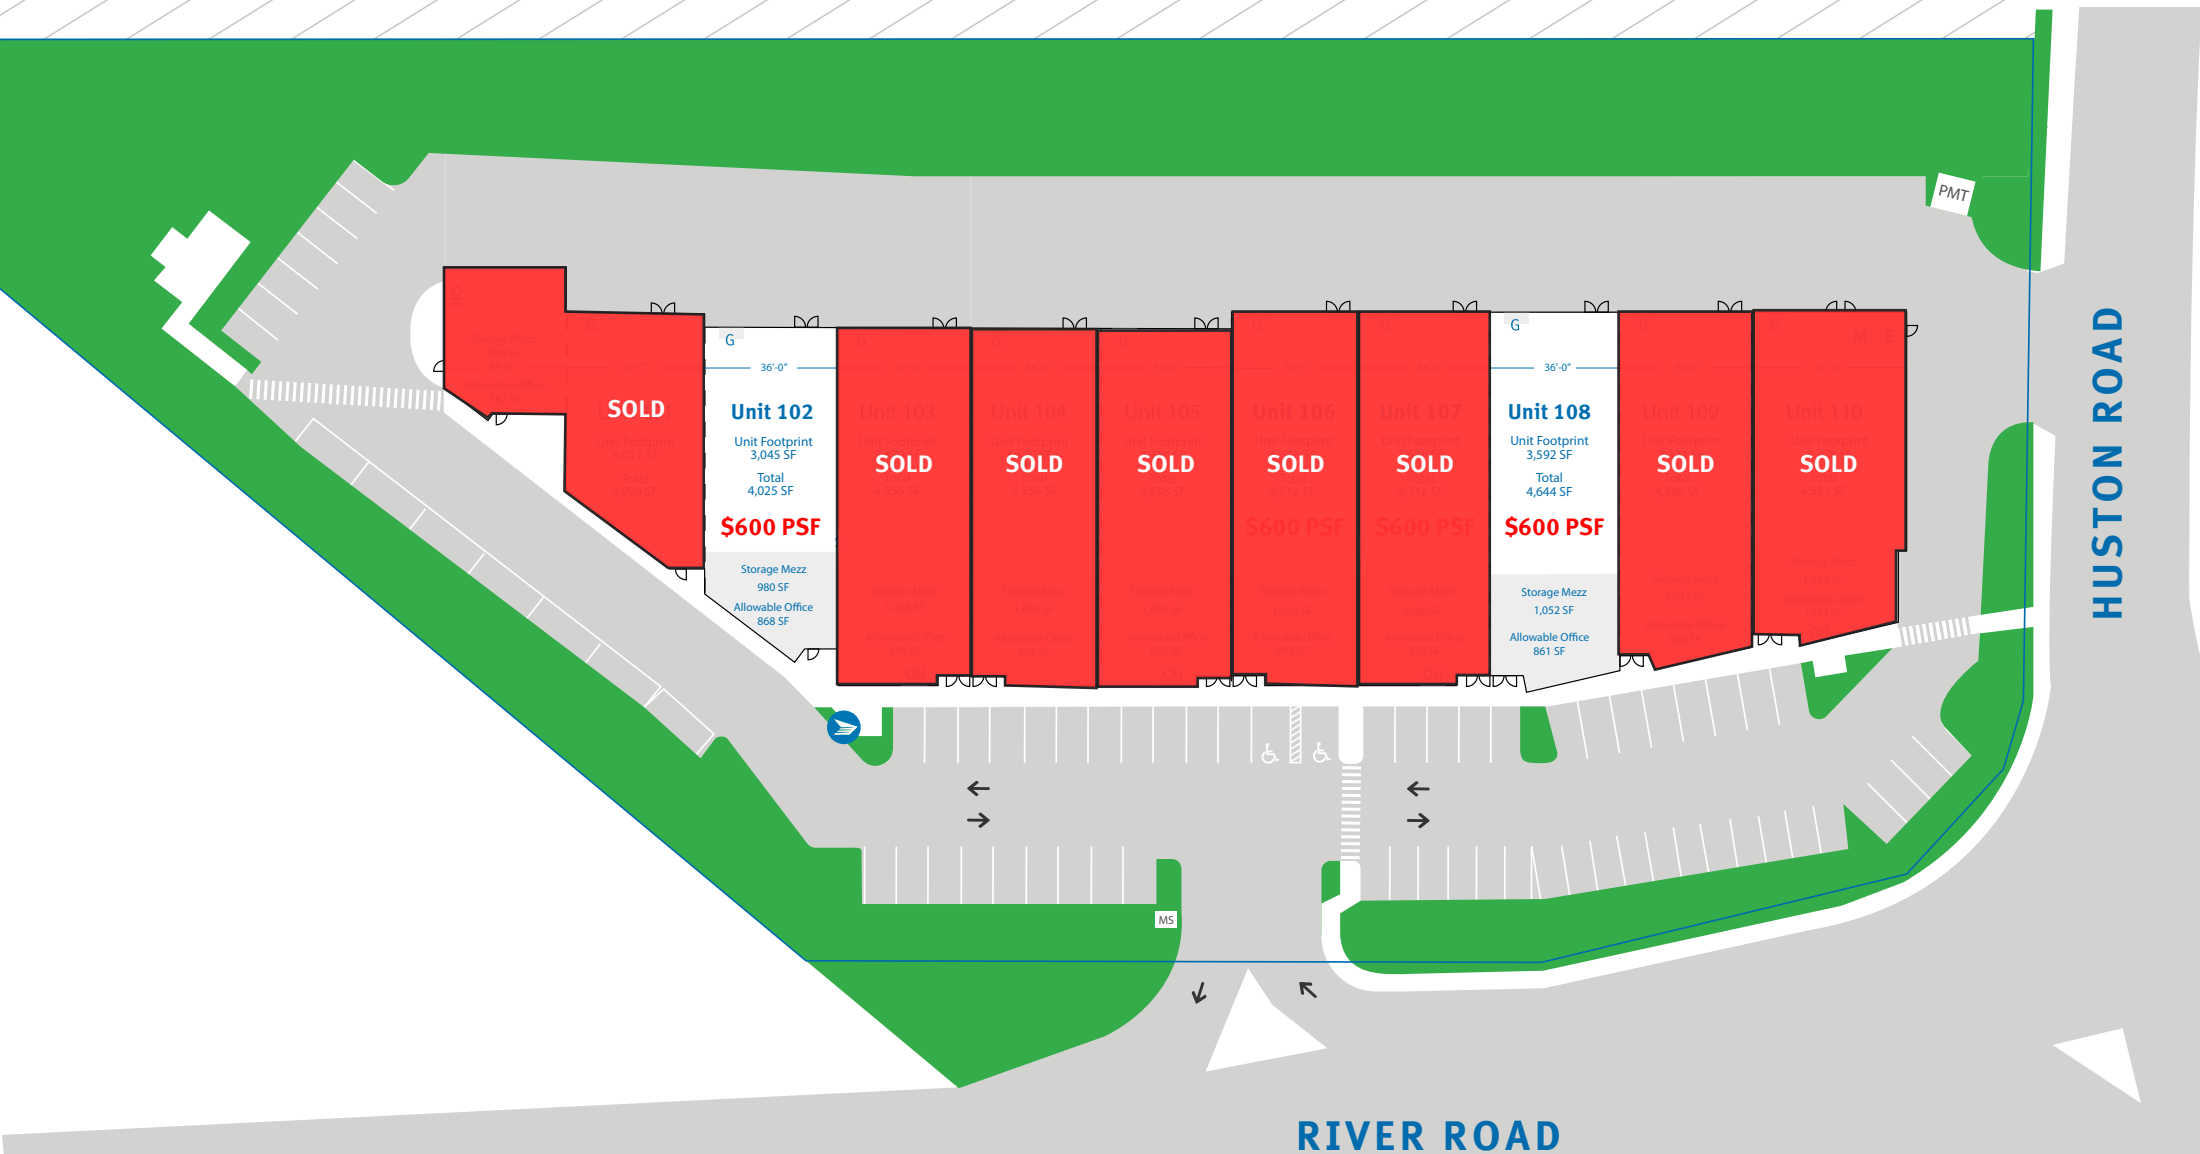

# 7927 River Road, Delta, BC

TILBURY SLOUGH

# DECA UNIT BREAKDOWN & PRICING

7927 River Road, Delta, BC

	Unit Footprint SF	Storage Mezz SF	Total SF	Allowable Office SF	\$ PSF
Unit 101			SOLD		
Unit 102	3,045	980	4,025	868	<b>\$600</b>
Unit 103			SOLD		
Unit 104			SOLD		
Unit 105			SOLD		
Unit 106			SOLD		
Unit 107			SOLD		
Unit 108	3,593	1,052	4,644	861	<b>\$600</b>
Unit 109			SOLD		
Unit 110			SOLD		