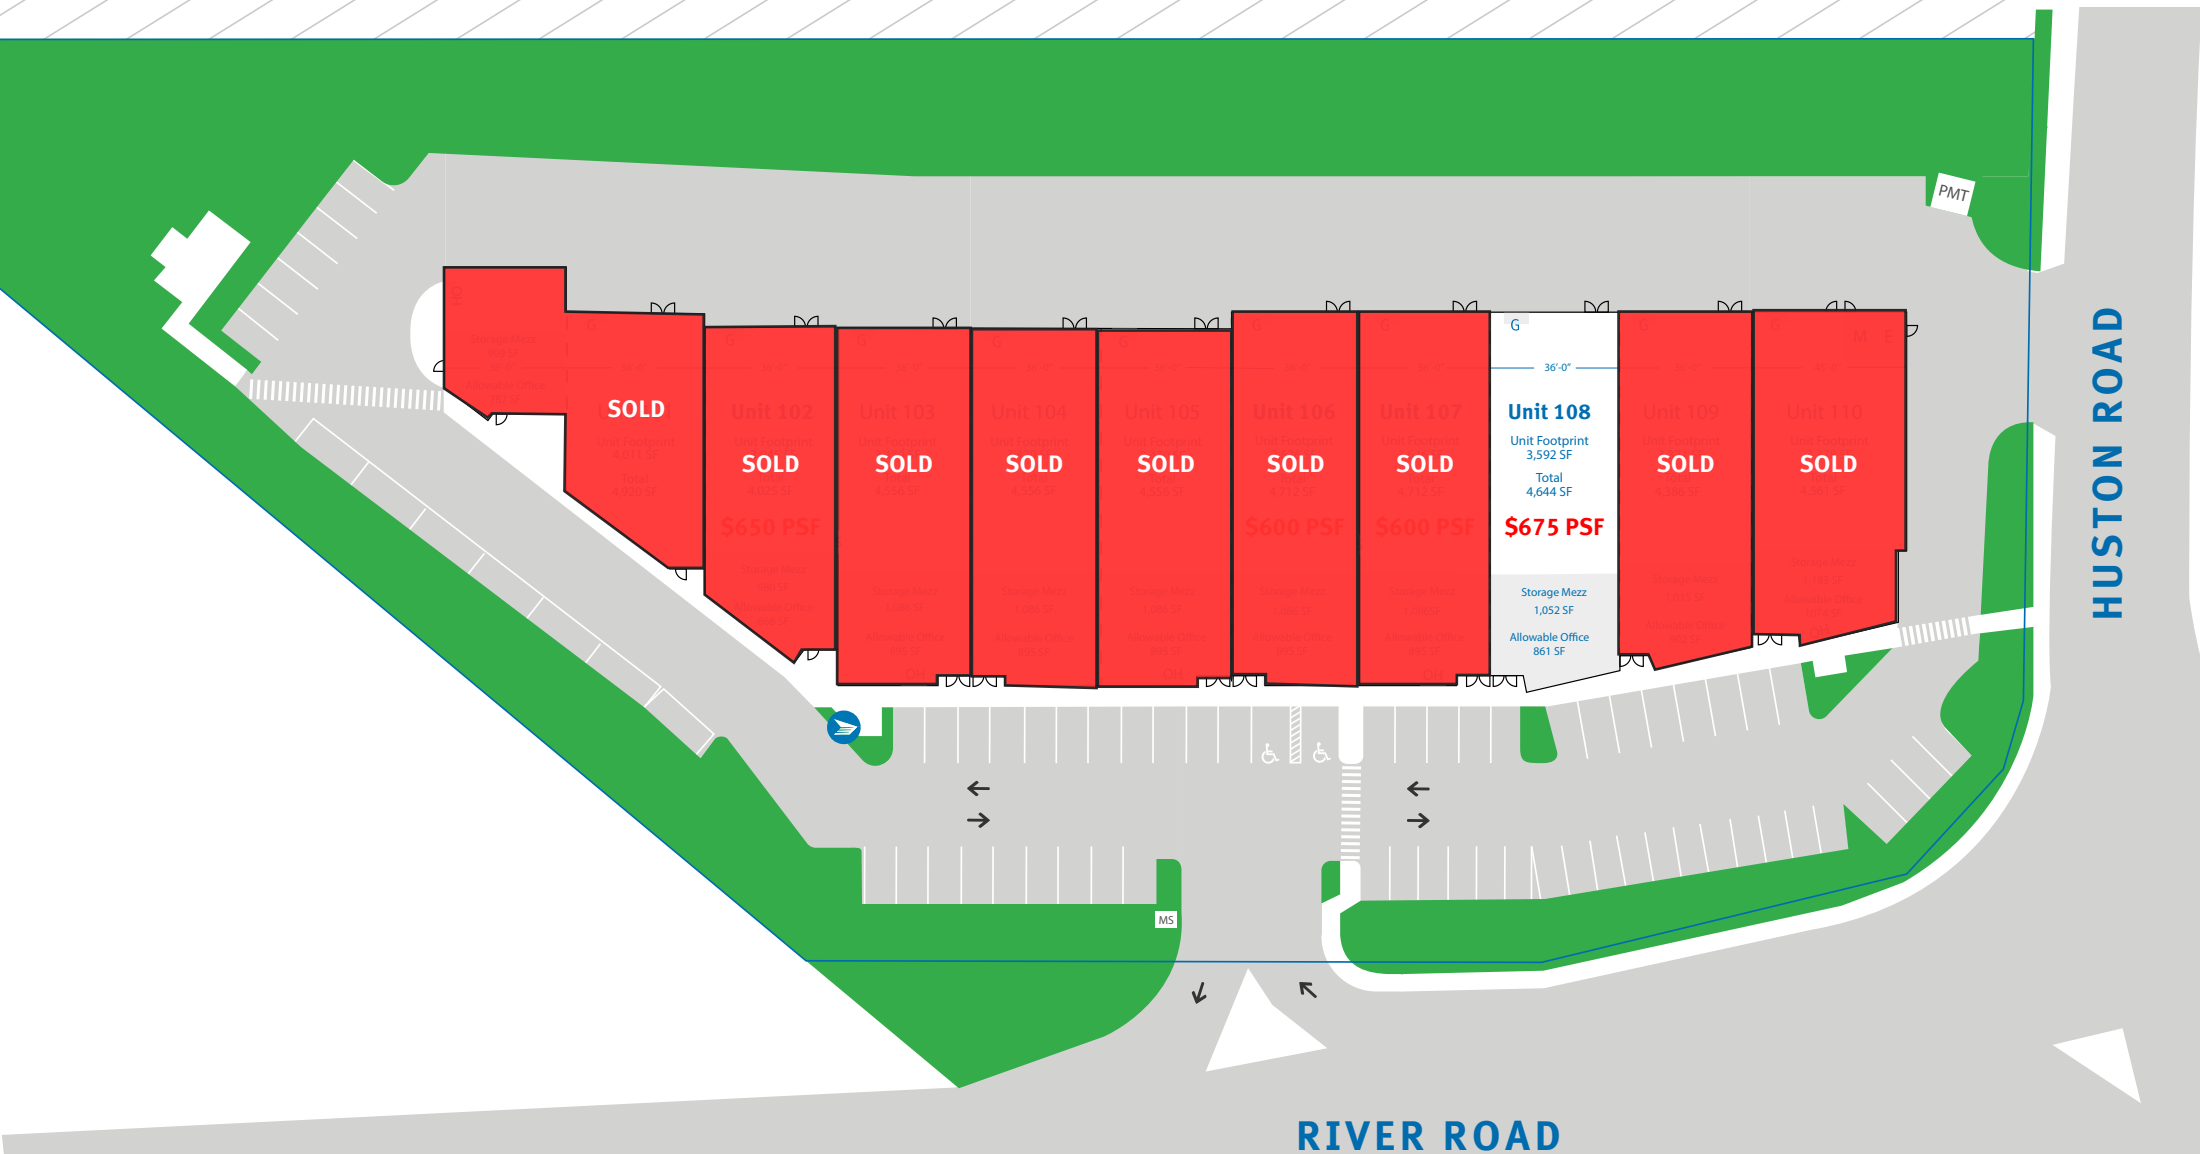

# 7927 River Road, Delta, BC

TILBURY SLOUGH

## DECA UNIT BREAKDOWN & PRICING

7927 River Road, Delta, BC

	Unit Footprint SF	Storage Mezz SF	Total SF	Allowable Office SF	\$ PSF
Unit 101			SOLD		
Unit 102			SOLD		
Unit 103			SOLD		
Unit 104			SOLD		
Unit 105			SOLD		
Unit 106			SOLD		
Unit 107			SOLD		
Unit 108	3,593	1,052	4,644	861	<b>\$675</b>
Unit 109			SOLD		
Unit 110			SOLD		