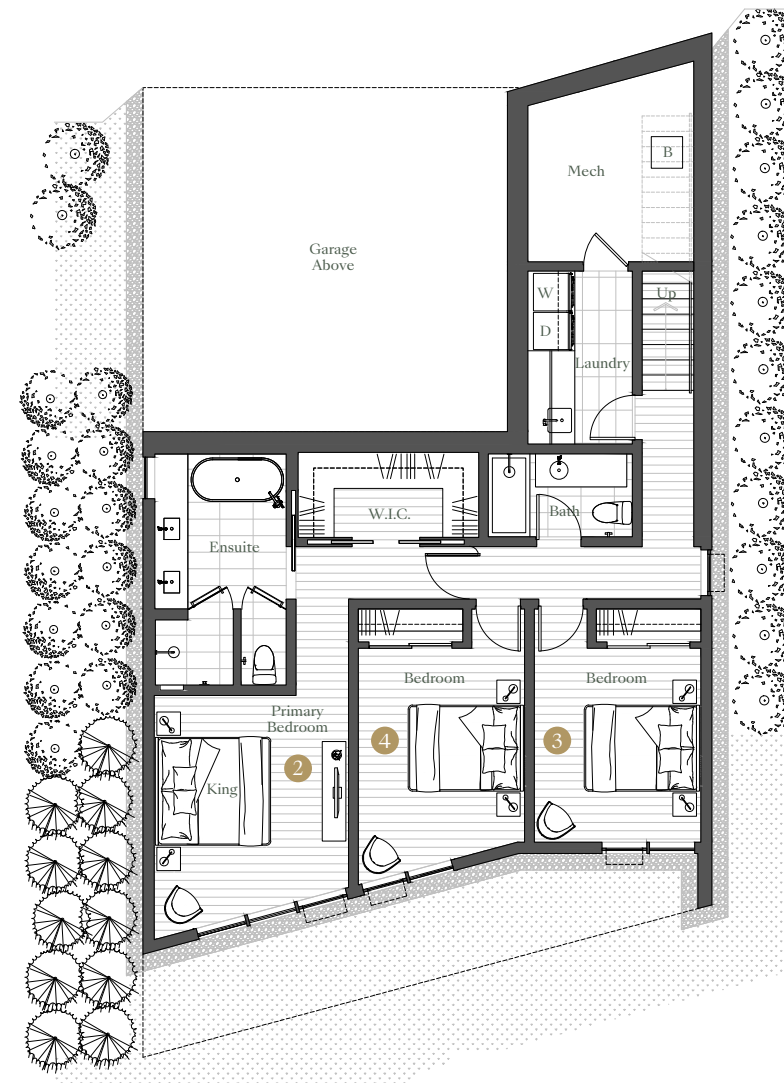

# ALPINE

3 Bedrooms, 2.5 Bathrooms

Total Home Space: 2,802 Sq Ft

Interior: 2,310 Sq Ft | Garage Area: 492 Sq Ft | Deck Size: 245 Sq Ft

Lot Size: 8,552 Sq Ft | Lot Length: 180-186 Sq Ft | Lot Width: 48-50 Sq Ft

Main

Lower