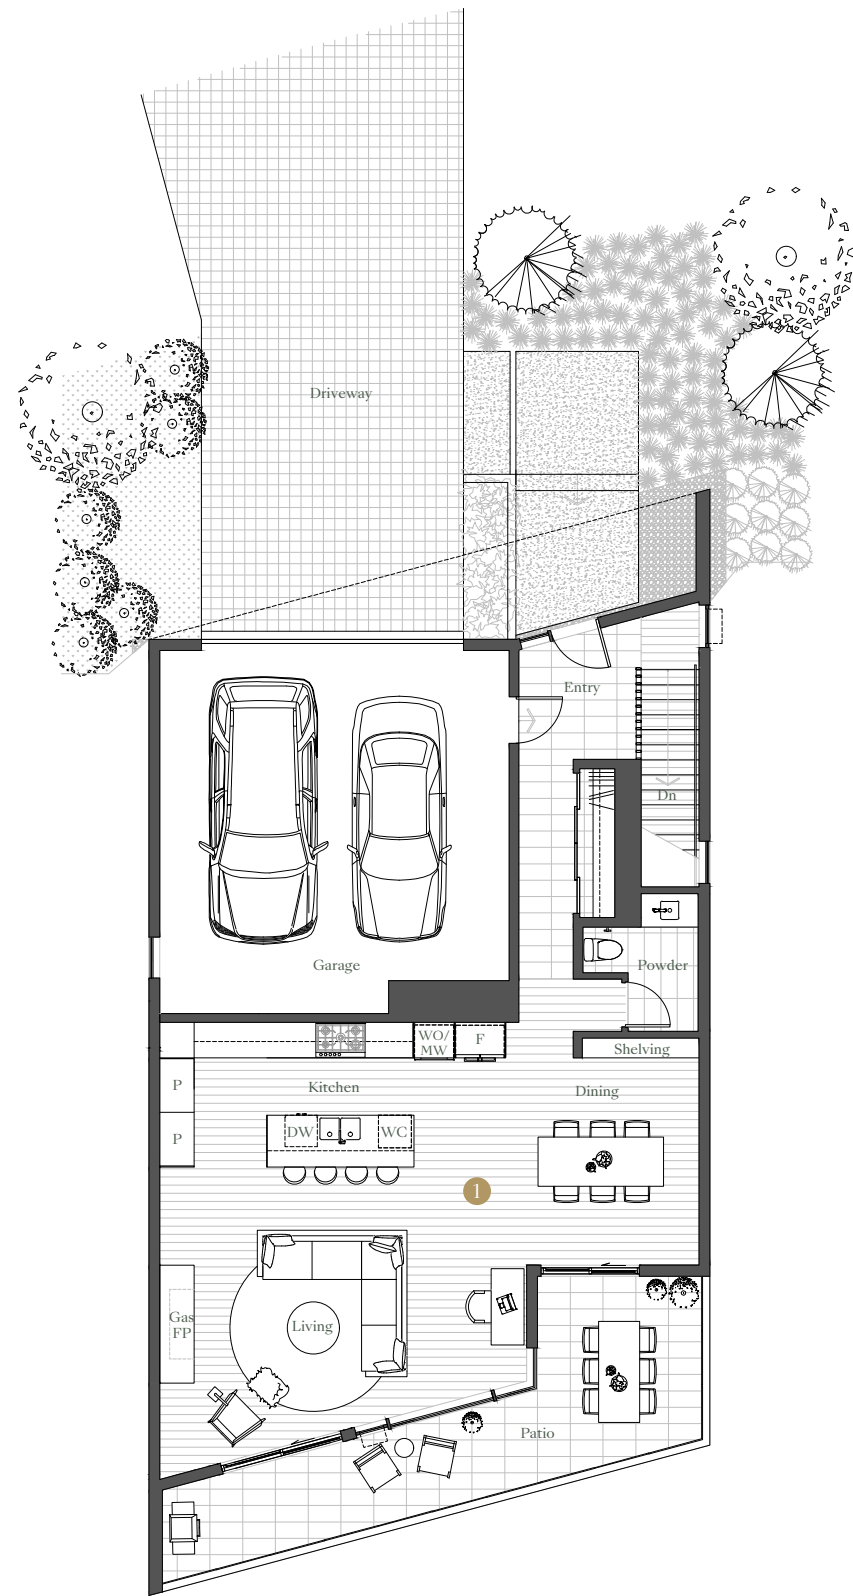

# ALPINE

3 Bedrooms, 2.5 Bathrooms

Total Home Space: 2,802 Sq Ft

Interior: 2,310 Sq Ft | Garage Area: 492 Sq Ft | Deck Size: 245 Sq Ft

Lot Size: 8,552 Sq Ft | Lot Length: 180-186 Sq Ft | Lot Width: 48-50 Sq Ft

Main

Lower